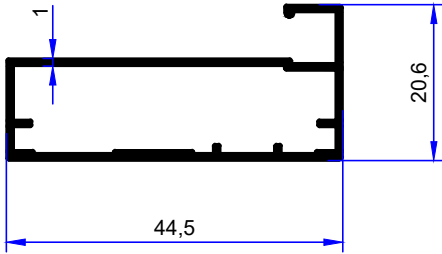

PROFİL KODU / PROFILE CODE
2472
AĞIRLIK / WEIGHT
0,380 GR/M