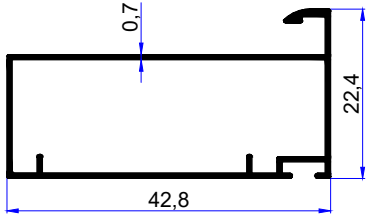

We are here for quality
www.birsanaluminyum.com.tr

MOBİLYA PROFİLLERİ FURNITURE PROFILES

birsan / alüminyum

PROFİL KODU / PROFILE CODE
2129
AĞIRLIK / WEIGHT
0,266 GR/M

PROFİL KODU / PROFILE CODE
2425
AĞIRLIK / WEIGHT
0,351 GR/M