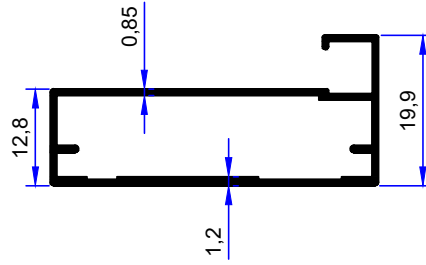

PROFİL KODU / PROFILE CODE
2510
AĞIRLIK / WEIGHT
0,324 GR/M