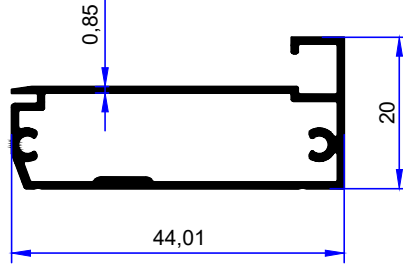

We are here for quality
www.birsanaluminyum.com.tr

MOBİLYA PROFİLLERİ FURNITURE PROFILES

birsan / alüminyum

PROFİL KODU / PROFILE CODE
2129
AĞIRLIK / WEIGHT
0,266 GR/M

PROFİL KODU / PROFILE CODE
2425
AĞIRLIK / WEIGHT
0,351 GR/M