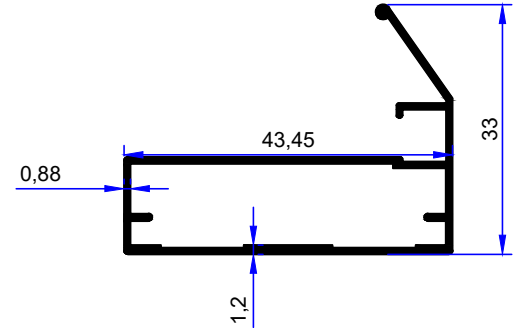

PROFİL KODU / PROFILE CODE
2511
AĞIRLIK / WEIGHT
0,367 GR/M